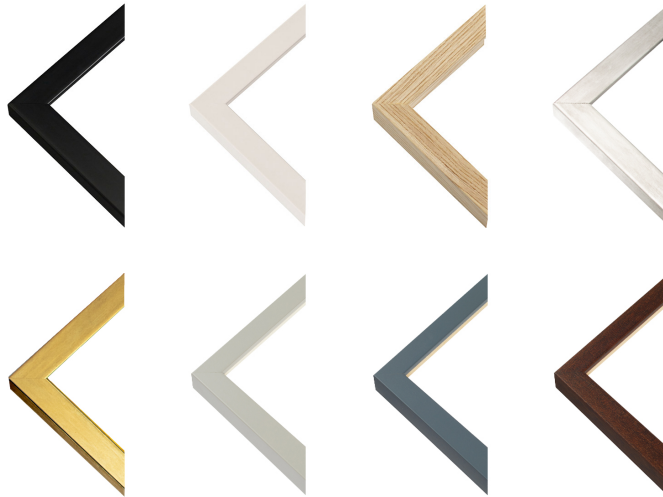

Perfect for displaying graphic illustrations, abstract art and typography designs, our glow in the dark paper benefits from a beautifully soft texture and a clean, matte finish, serving as a stunning work of art during the day and a glowing masterpiece when the lights go out.

Once printed, we'll hand frame your poster in the frame colour of your choice, before fitting it with a durable Perspex glaze or anti-reflective moth-eye glaze. Choose between our handmade satin-laminated classic frame or box frame made from solid ash.

Features:

- Glow in the dark prints
- Luminous green-blue glow
- Choice of classic frame or box frame
- Black, white, natural, brown, gold or silver frame colour
- Perspex or moth-eye glaze options
- Available in sizes 4x6" to 40x40"
- Delivered ready to hang

Texture: Softly textured with an etching paper surface

Finish: Matt

Whiteness: Natural white

SKU prefix: FRA-CLA-GITD

Manufacturing time:	72h
Manufacturing locations:	 UK
Sizes:	4x6" to 40x40"
Product materials:	Fine art paper, Wood, Perspex
Frames:	Black, White, Natural, Antique Silver, Antique Gold, Light Grey, Dark Grey, Brown